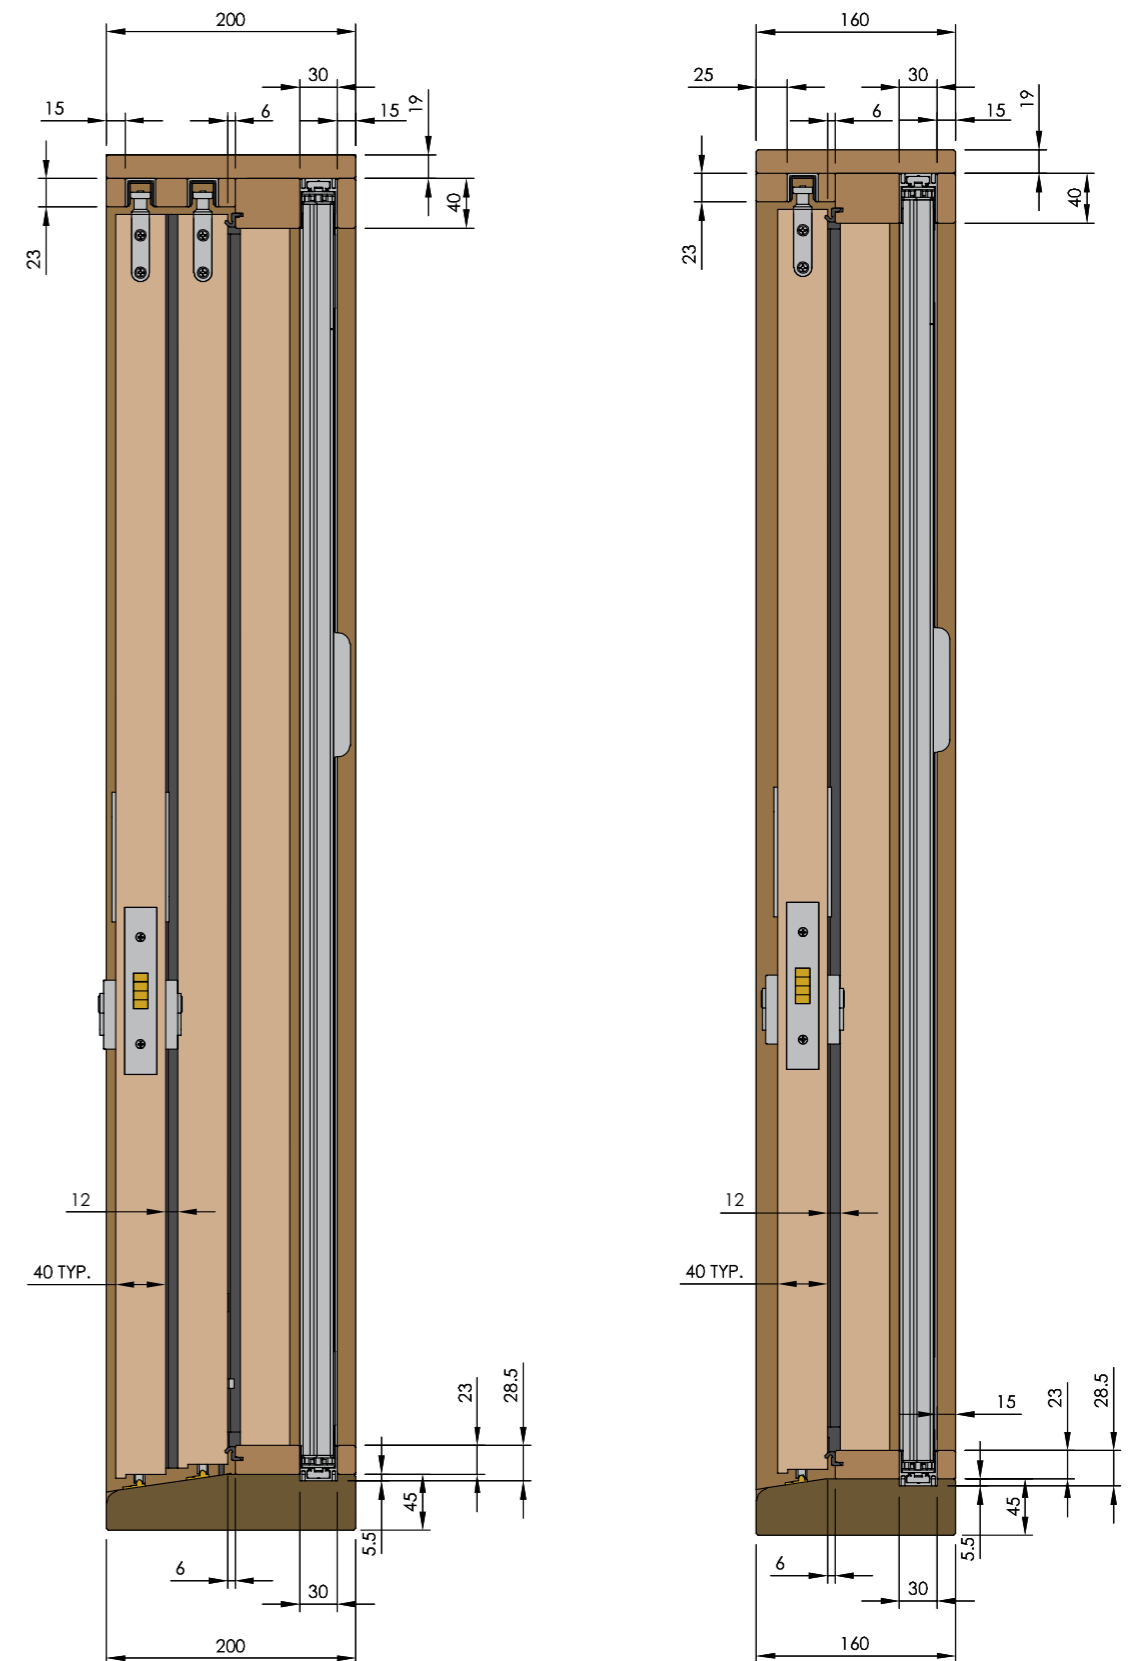

Architectural Details

End View

Brio 612 Retractable Pleated Insect Screen
fitted across the opening
with Brio Timberoll 200 exterior bottom roller sliding door hardware