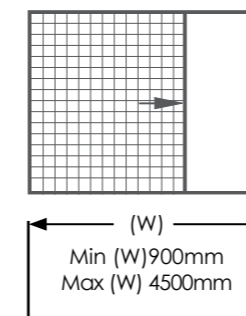

Single Screen