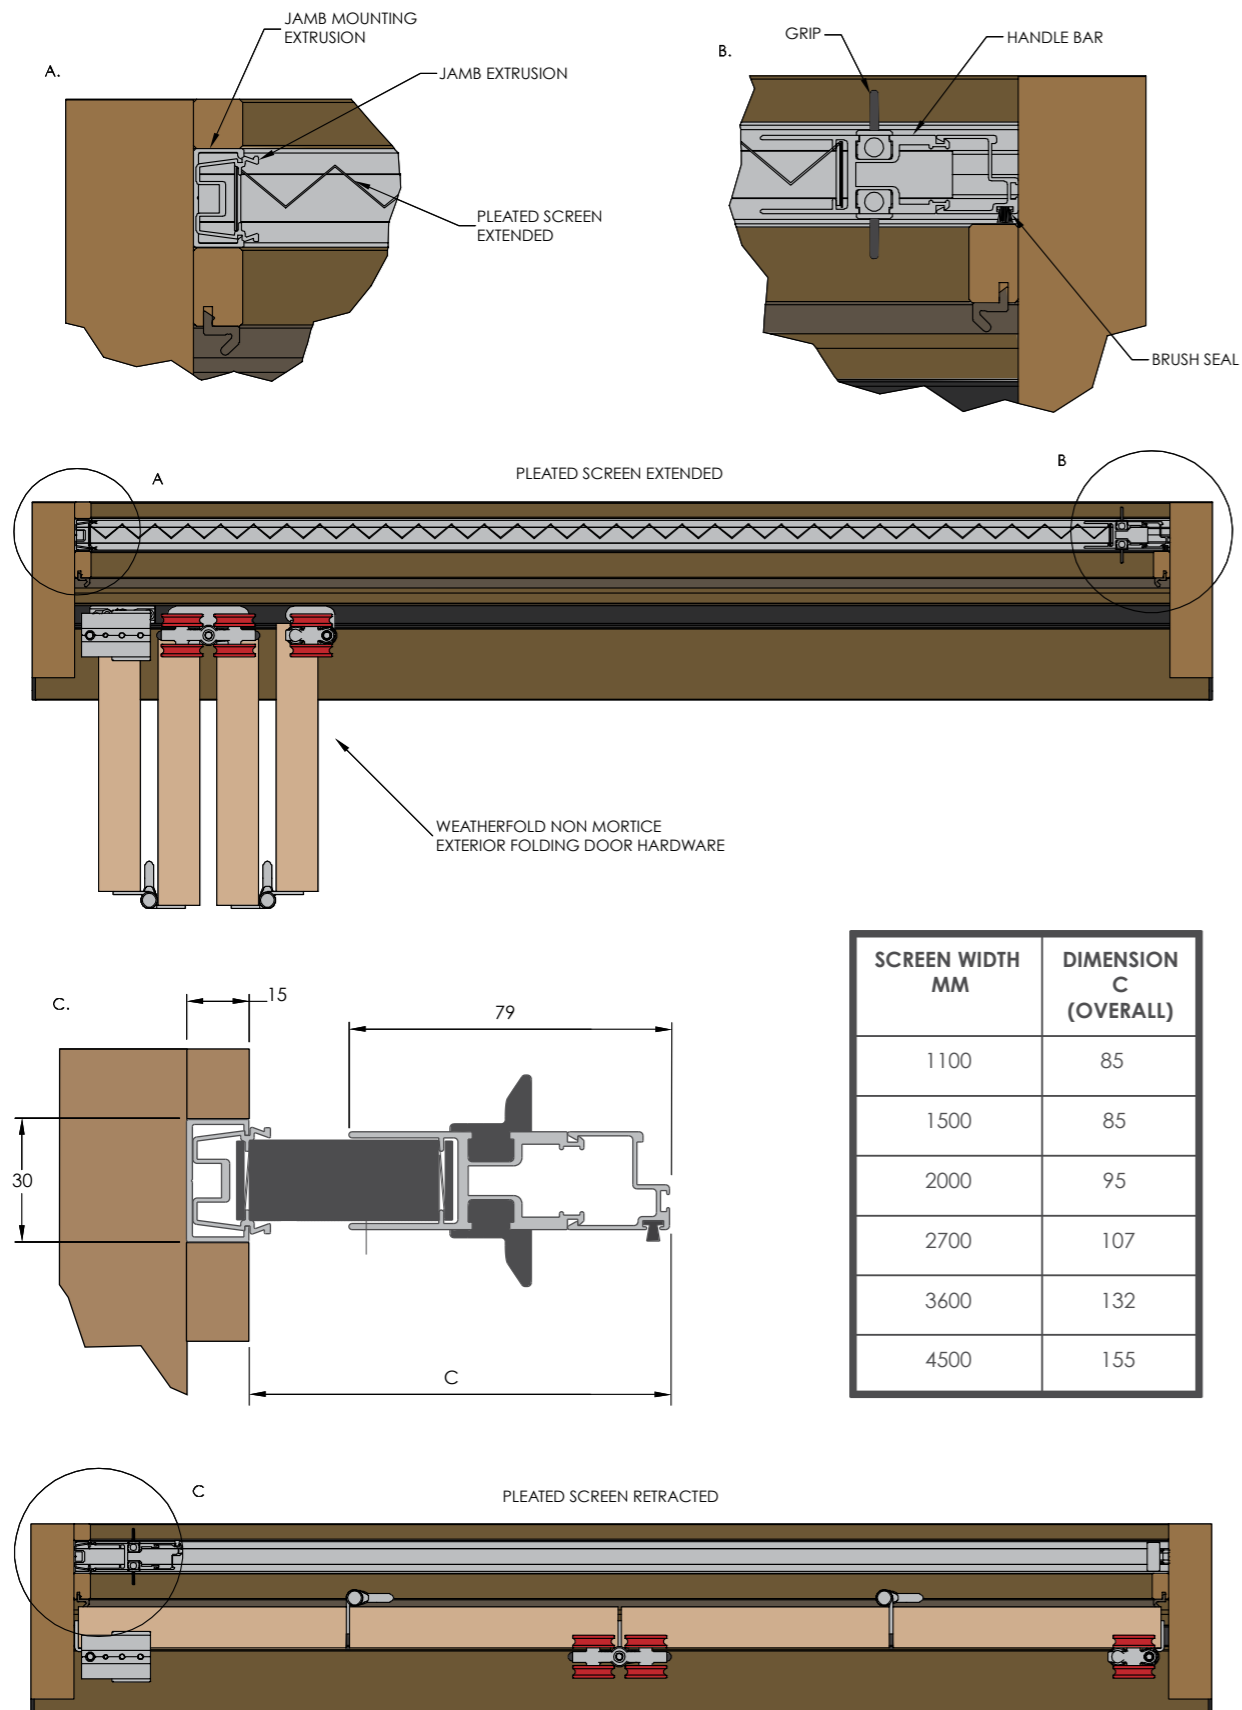

Architectural Details

Top View

Brio 612 Retractable Pleated Insect Screen with Brio Weatherfold exterior folding door hardware