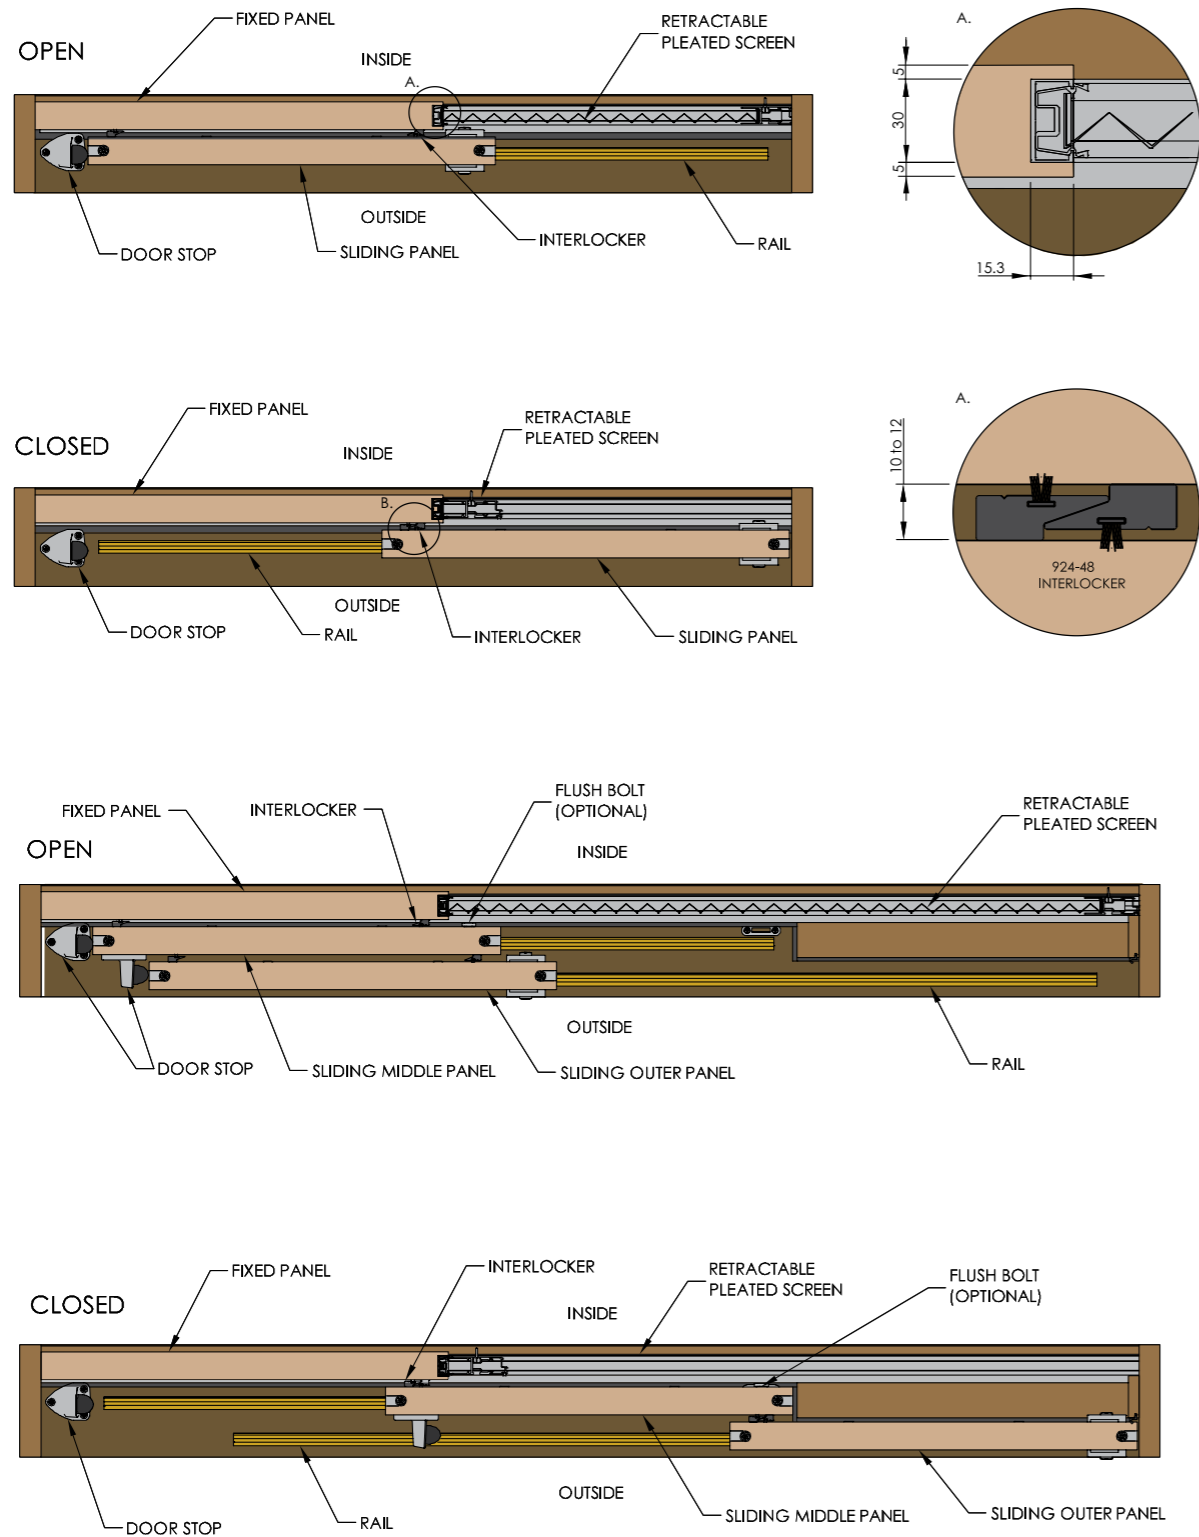

Architectural Details

Top View

Brio 612 Retractable Pleated Insect Screen rebated into the fixed panel

with Brio Timberoll 200 exterior bottom roller sliding door hardware