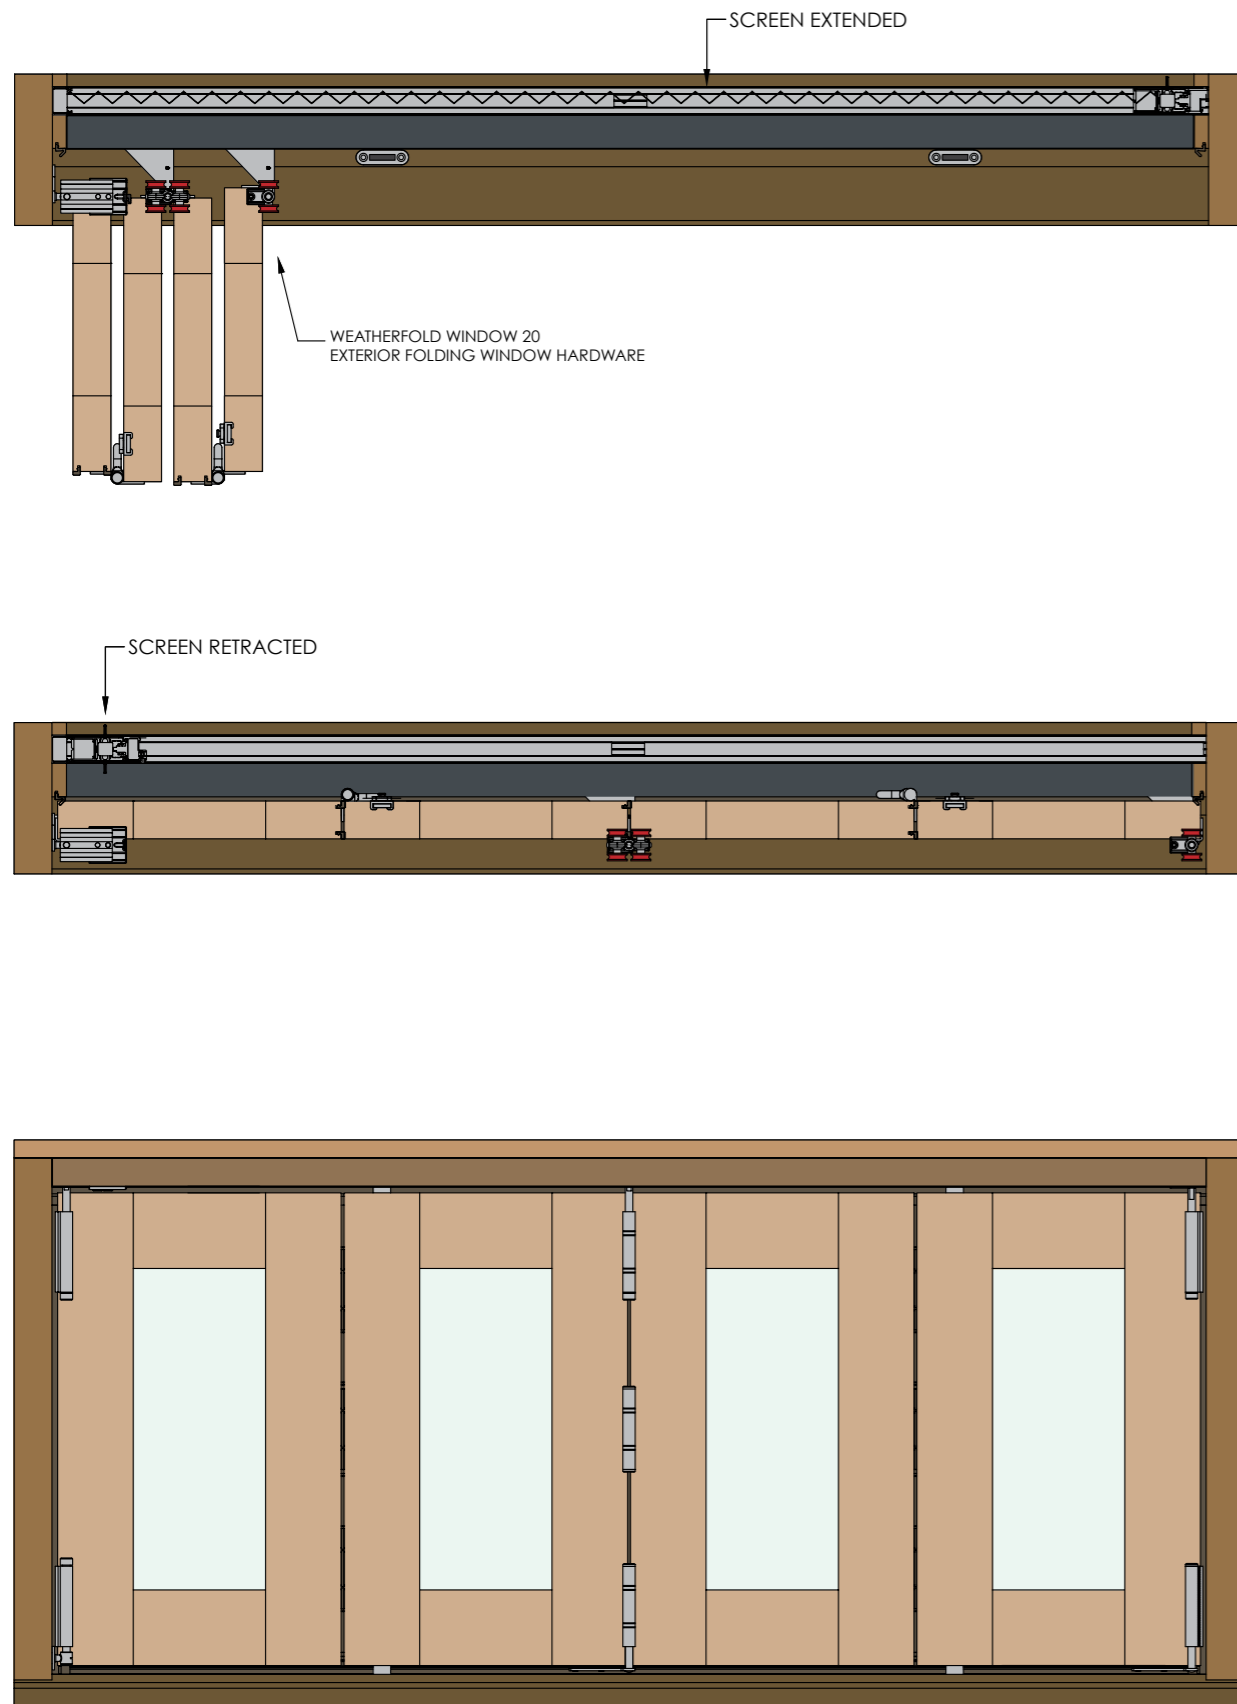

Architectural Details

Front and Top views

Brio 612 Retractable Pleated Insect Screen
with Brio Weatherfold Window 20 exterior folding window hardware