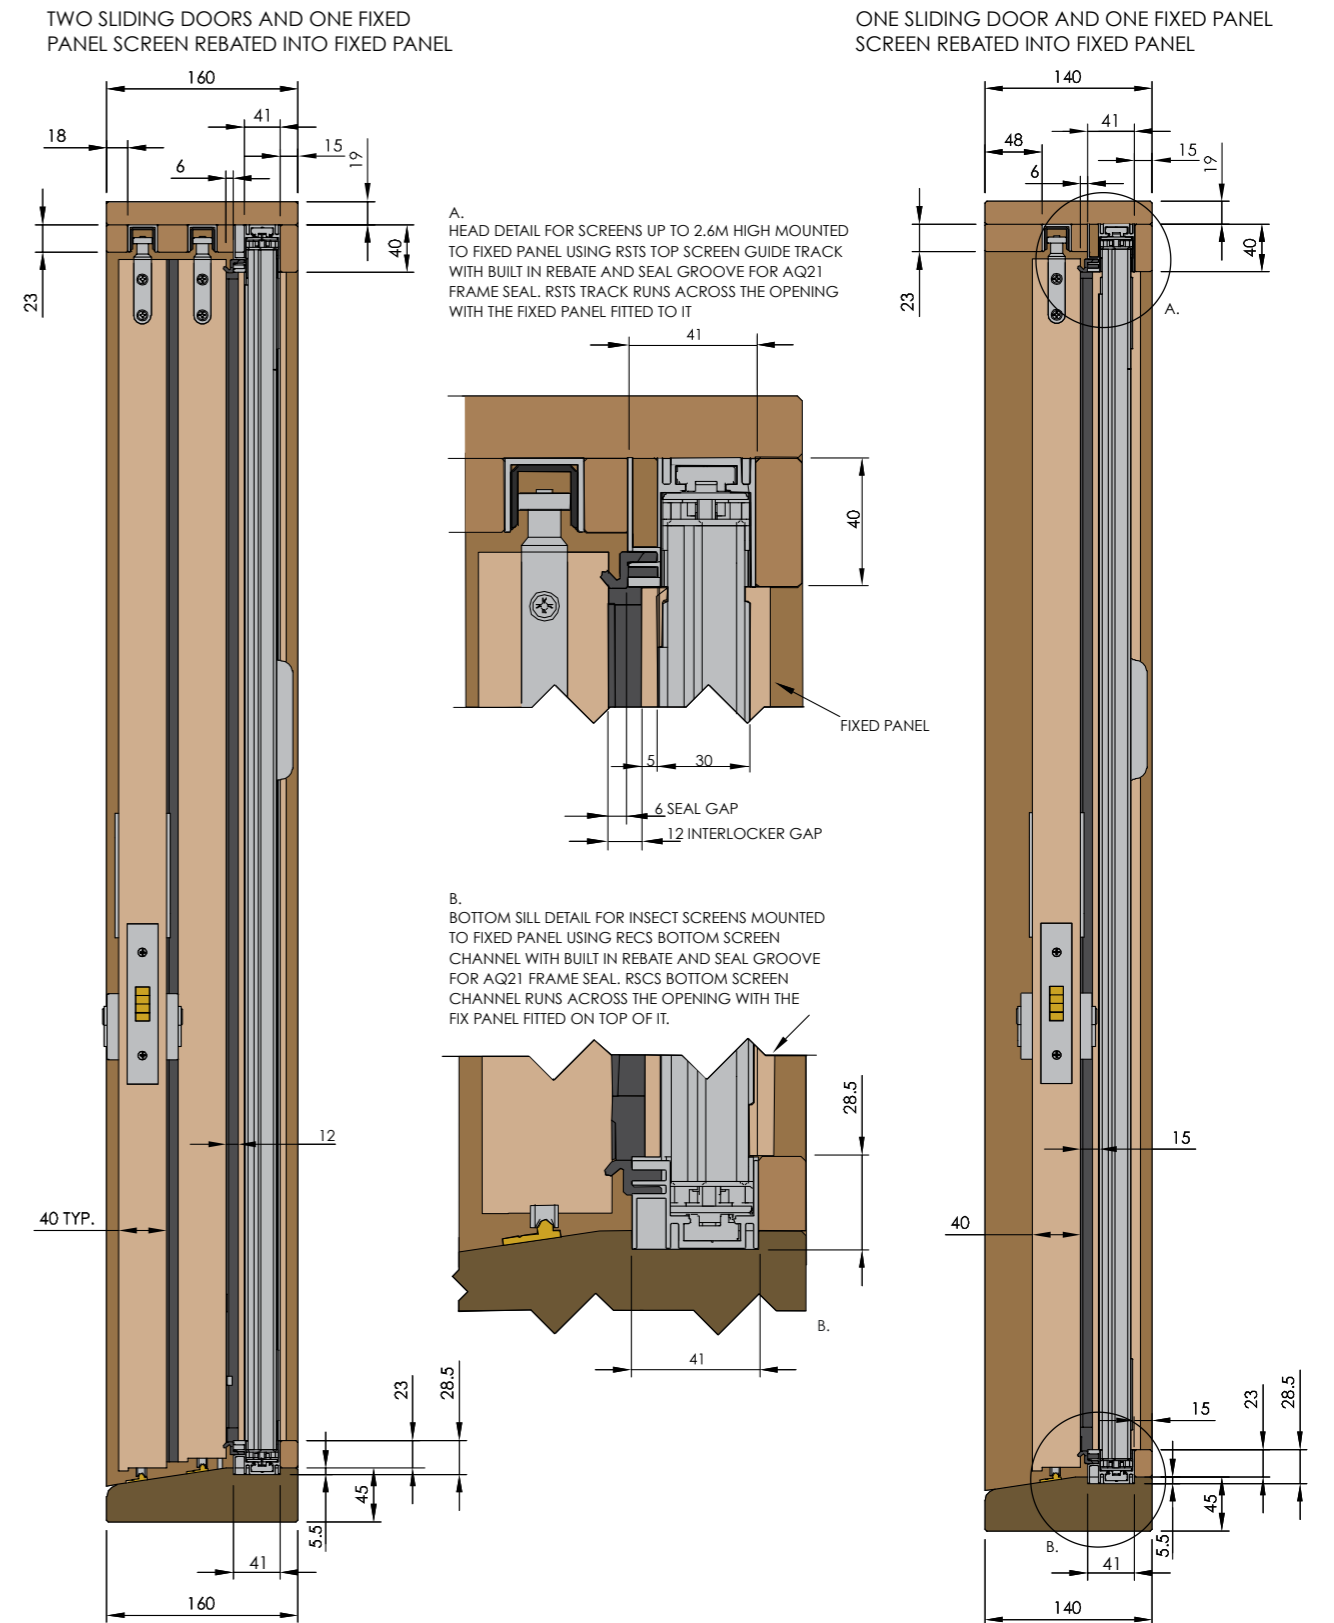

Architectural Details

End View

Brio 612 Retractable Pleated Insect Screen rebated into the fixed panel

with Brio Timberoll 200 exterior bottom roller sliding door hardware