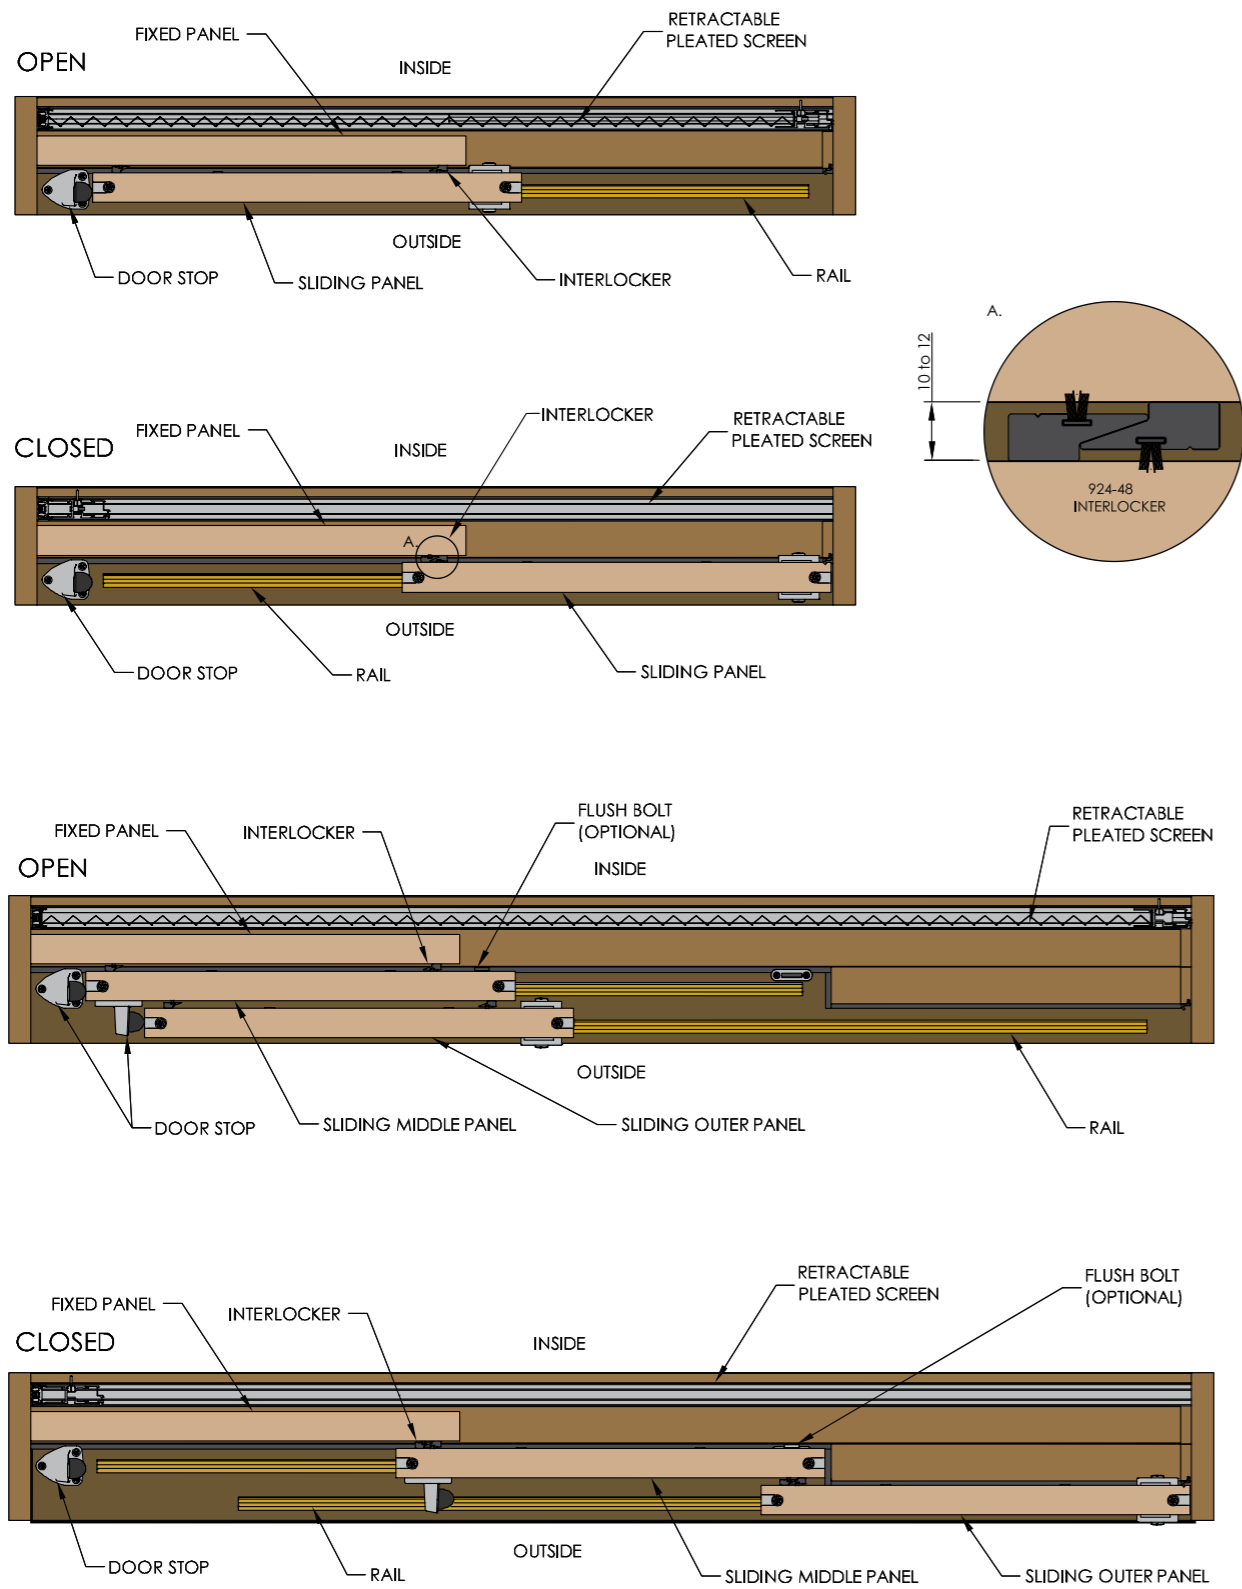

Architectural Details

Top View

Brio 612 Retractable Pleated Insect Screen
fitted across the opening
with Brio Timberoll 200 exterior bottom roller sliding door hardware